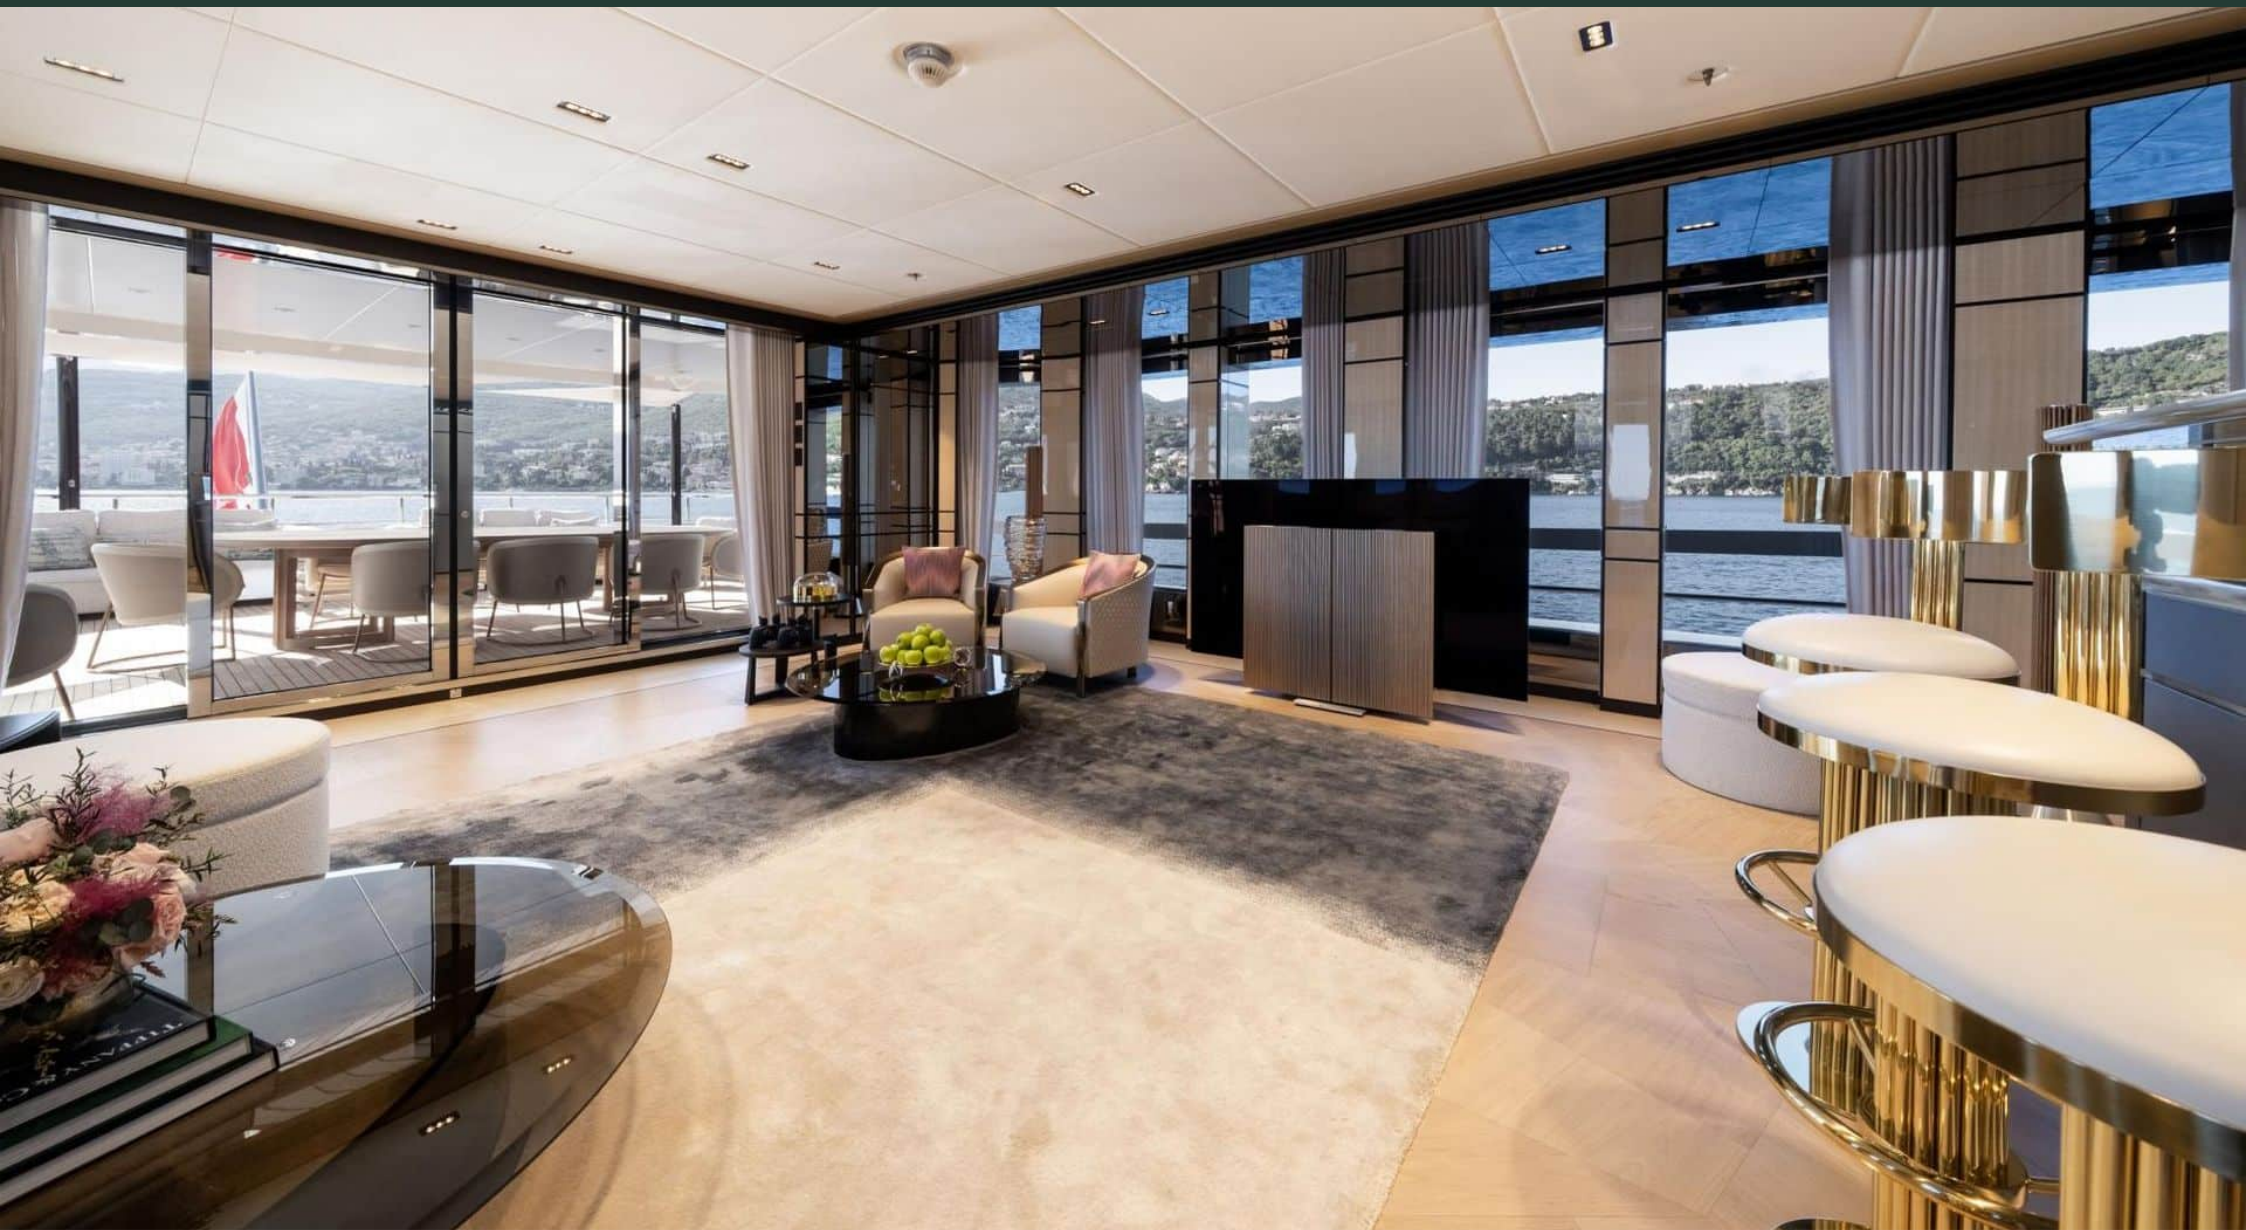

DESIGN INTÉRIEUR