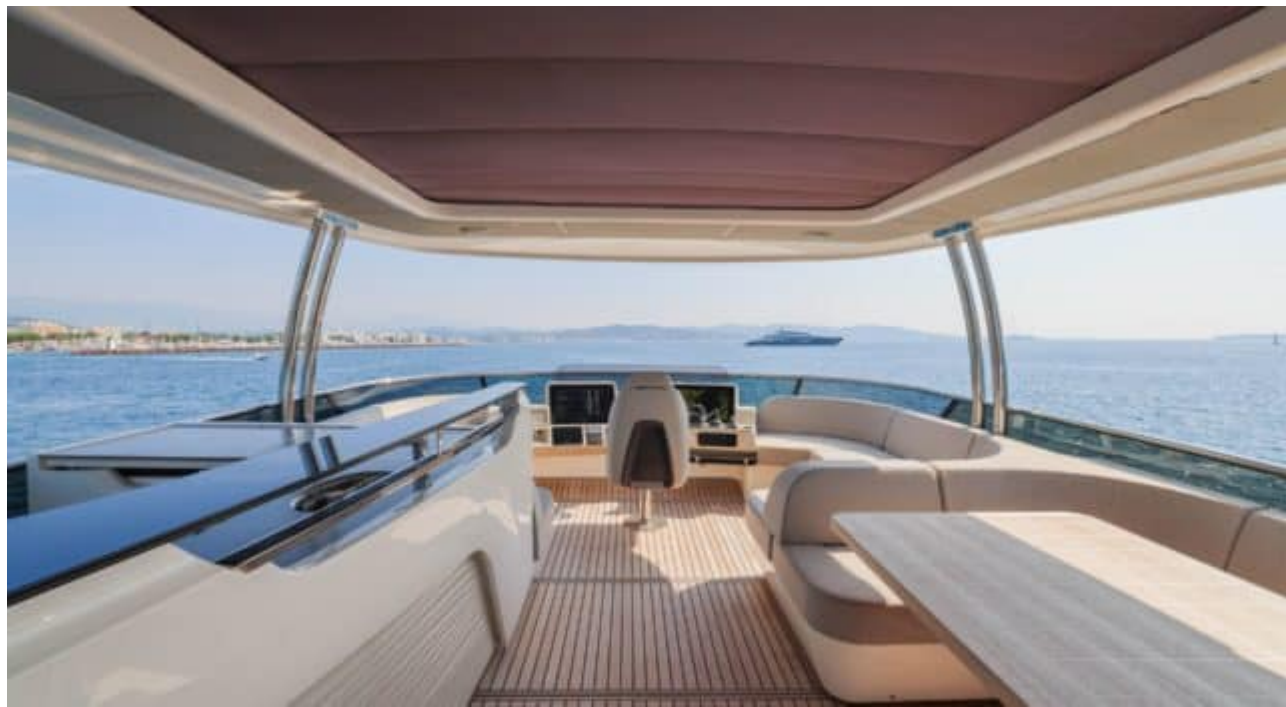

DESIGN EXTÉRIEUR

DESIGN INTÉRIEUR

Description

Step aboard the M/Y LEGEND 2, a luxurious motor yacht flybridge that promises a unique yachting experience like no other. Crafted by Absolute, this stunning vessel exudes elegance and sophistication, making it the perfect choice for those looking to purchase a yacht of unparalleled quality. With four cabins and room for up to nine guests, the M/Y LEGEND 2 offers tailor-made services to ensure your every need is met while on board.