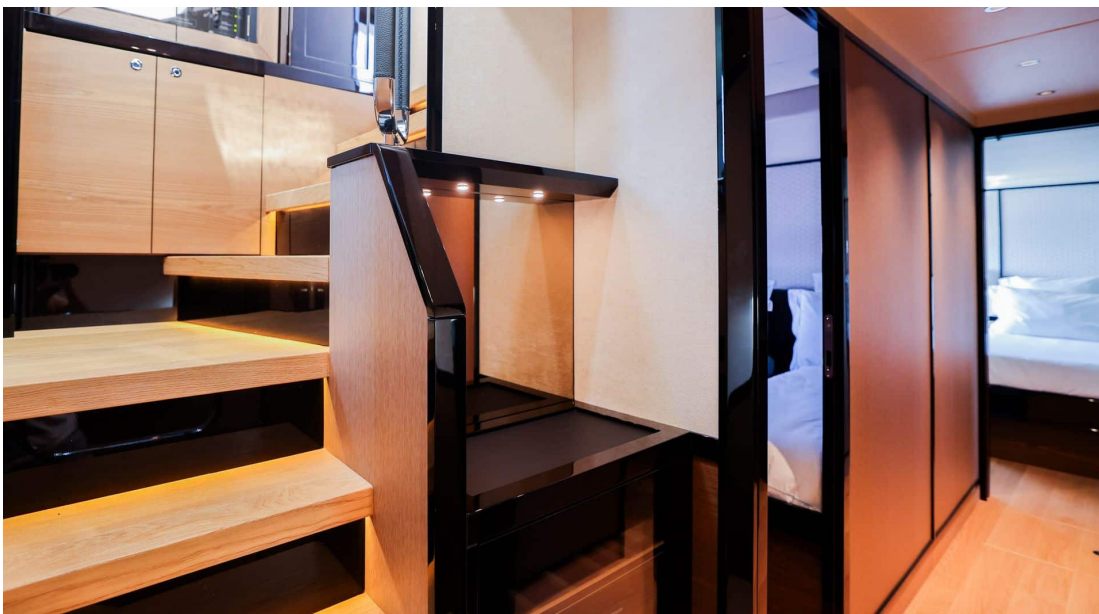

Step aboard the M/Y LEGEND 2, a luxurious motor yacht flybridge that promises a unique yachting experience like no other. Crafted by Absolute, this stunning vessel exudes elegance and sophistication, making it the perfect choice for those looking to purchase a yacht of unparalleled quality. With four cabins and room for up to nine guests, the M/Y LEGEND 2 offers tailor-made services to ensure your every need is met while on board.

Measuring at an impressive length of 20.53 meters and boasting top-of-the-line features such as air conditioning, sound system, sunbeds, and more, this yacht is equipped with everything you need for a memorable journey on the open seas. Powered by x2 VOLVO IPS D13 engines generating 1000 HP each, the M/Y LEGEND 2 can reach cruising speeds of 22 knots and maximum speeds of 28 knots – ensuring a smooth and exhilarating ride wherever you choose to explore.

Pelagia Yachting presents this exceptional vessel for sale in France at a price of €2690000. Our team of experienced professionals is dedicated to providing you with all the information and support needed throughout the purchasing process. Don't miss out on the opportunity to own one of the finest motor yacht flybridges on the market – contact Pelagia Yachting today for more information on how you can make your yachting dreams a reality with M/Y LEGEND 2!