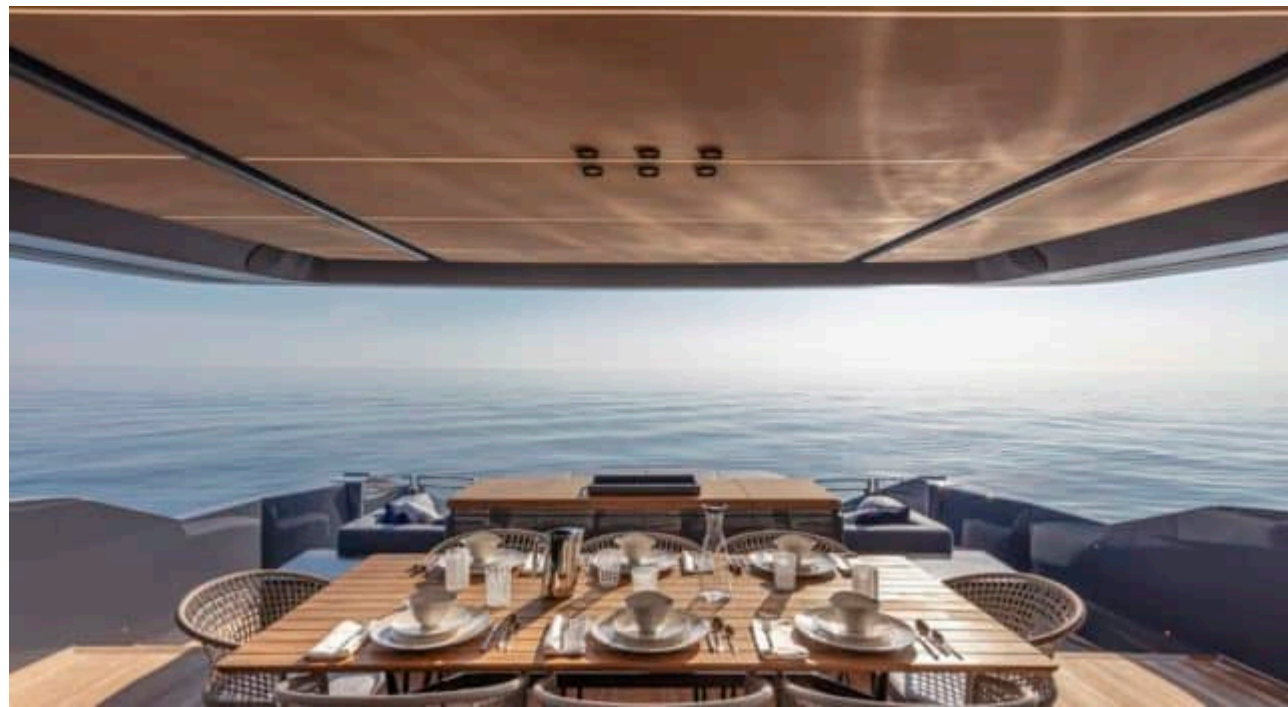

M/Y HAZE

Longueur
26m 85.3 ft.

Cabines
4

Année de construction
2021

Prix
4300000

PELAGIA
YACHTING

M/Y HAZE

-  Air conditioning
-  Bow thruster
-  Exterior lunch table
-  Freezer
-  Fridges
-  Hydraulic swimming platform
-  Ice maker
-  Kitchen
-  Sound System
-  Sunbeds
-  Television
-  Watermaker
-  Beach Club
-  Stabilisers at anchor
-  Stabilisers underway
-  Tender
-  Wifi
-  Wine cellar

DESIGN EXTÉRIEUR

DESIGN INTÉRIEUR

Description

Step aboard the luxurious Motor Yacht - Flybridge M/Y HAZE and embark on a unique yachting experience like no other. Crafted by renowned yacht builder ISA, this stunning vessel boasts exceptional design and top-of-the-line features that will leave you in awe. With a price tag of 4,300,000 €, you can purchase a yacht that exudes elegance and sophistication at every turn.

Measuring 26 meters in length and accommodating up to 8 guests in 4 cabins, M/Y HAZE offers ample space for relaxation and entertainment. From the spacious sunbeds to the fully equipped kitchen and wine cellar, every detail has been carefully curated to ensure maximum comfort and luxury. With x2 VOLVO IPS engines generating 1000 HP each, cruising at speeds of up to 21 knots is a breeze on this magnificent ship.