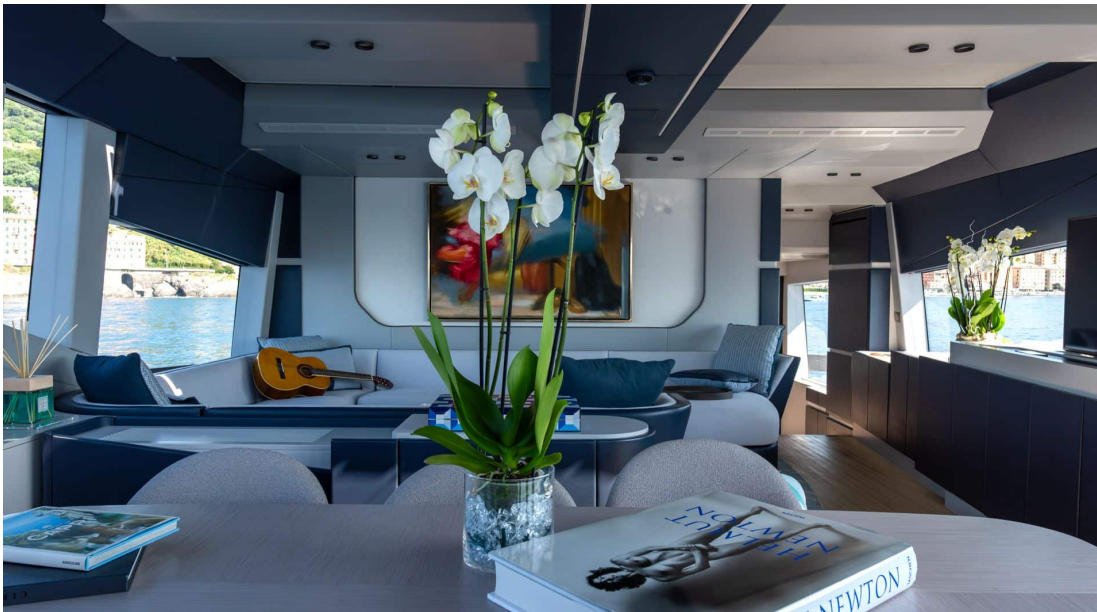

Step aboard the luxurious Motor Yacht - Flybridge M/Y HAZE and embark on a unique yachting experience like no other. Crafted by renowned yacht builder ISA, this stunning vessel boasts exceptional design and top-of-the-line features that will leave you in awe. With a price tag of 4,300,000 €, you can purchase a yacht that exudes elegance and sophistication at every turn.

Measuring 26 meters in length and accommodating up to 8 guests in 4 cabins, M/Y HAZE offers ample space for relaxation and entertainment. From the spacious sunbeds to the fully equipped kitchen and wine cellar, every detail has been carefully curated to ensure maximum comfort and luxury. With x2 VOLVO IPS engines generating 1000 HP each, cruising at speeds of up to 21 knots is a breeze on this magnificent ship.

Pelagia Yachting is your trusted partner in purchasing this extraordinary vessel. With tailor-made services designed to cater to your every need, our team of experts will guide you through the buying process with ease. Don't miss out on the opportunity to own one of the best Motor Yacht - Flybridges on the market - contact Pelagia Yachting today for more information on M/Y HAZE. Live your dream of yachting in style with us by your side.