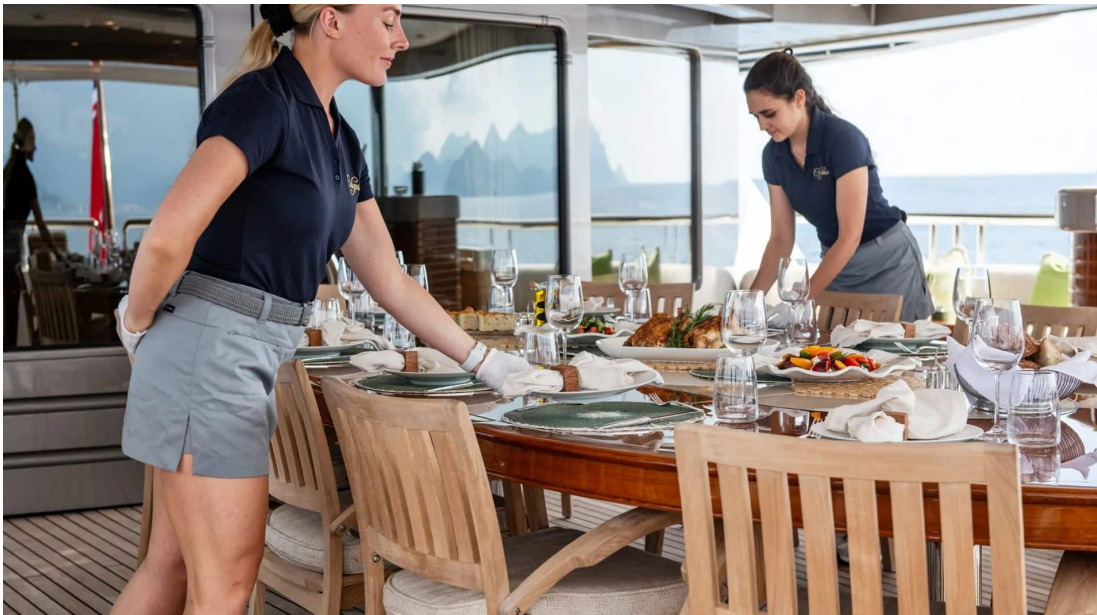

PELAGIA
YACHTING

M/Y CALYPSO

-  Air conditioning
-  Bow thruster
-  Exterior lunch table
-  Fridges
-  Hydraulic gangway
-  Kitchen
-  Sound System
-  Sunbeds
-  Television
-  Washing machine
-  Watermaker
-  Bar
-  Beach Club
-  Gym Kit
-  Jacuzzi
-  Library room
-  Office
-  Outdoor Cinema
-  Spa
-  Stabilisers at anchor
-  Stabilisers underway
-  Tender x2
-  Wifi
-  Wine cellar
-  Fishing Gear
-  Inflatable sailboat
-  Inflatable slide
-  Kayak x 1
-  Kayaks x 3
-  Kite surf x2
-  Scuba diving Kit
-  Seabob x 3
-  Snorkeling Kit
-  Stand up paddle
-  Stand up paddle x 5
-  Towable water toys
-  Wakeboard x 3
-  Water Trampoline
-  Windsurf kit x2

DESIGN EXTÉRIEUR

DESIGN INTÉRIEUR

Description

Embark on the journey of a lifetime with the Motor Yacht - Flybridge M/Y CALYPSO, a true masterpiece crafted by the renowned yacht builder Amels. This luxurious vessel is more than just a boat - it's a floating paradise waiting to be explored. With its sleek design and top-of-the-line amenities, M/Y CALYPSO offers a unique experience like no other in the world of yachting.

Pelagia Yachting stands ready to make your dreams come true with their tailor-made services and expert guidance throughout the purchase process. With an impressive list of equipment on board including a Jacuzzi, gym kit, office, outdoor cinema, and much more - M/Y CALYPSO is truly in a class of its own. Don't miss out on this opportunity to own one of the finest Motor Yacht - Flybridges on the market; contact Pelagia Yachting today for more information on how you can make this extraordinary vessel yours.