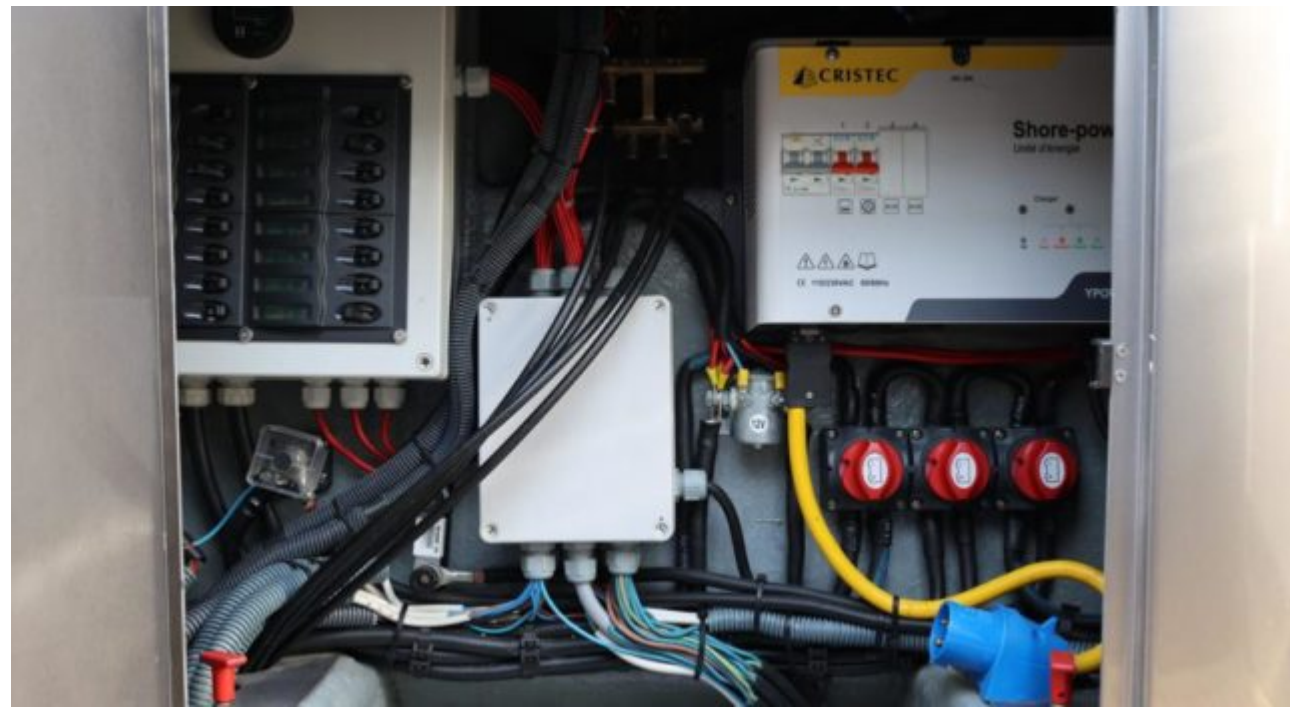

PELAGIA
YACHTING

MONTE CARLO 32

DESIGN EXTÉRIEUR

DESIGN INTÉRIEUR

Description

Discover the ultimate luxury experience with MONTE CARLO 32, a magnificent Motor Yacht - Open available for purchase from Pelagia Yachting. With its 10.05m length and 2.55m width, this elegantly designed vessel offers plenty of space and comfort to accommodate up to 8 people in her two cabins. Her powerful 375 hp Crusader 6.0L V8 engines ensure a smooth sailing experience, with a maximum speed of 45 knots and an impressive cruising speed of 25 knots!

The perfect combination of performance and comfort, MONTE CARLO 32 is equipped with all the necessary amenities you need for an unforgettable yachting experience including snorkeling gear, fuel tank capacity of 499 L, water tanks capacity 50 L and waste tanks capacity 5L. Built in 1997 but completely renovated in 2017 by expert craftsmen, you can be sure that you are buying one of the best Motor Yacht - Open on the market today!

Spécifications

Vue d'ensemble

Prix	99 000€
Type de yacht	Motor Yacht - Open
Pavillon	France
TVA	TVA payé
Année de construction	1997
Année de rénovation	2017

Dimensions

Longueur	10.05 m / 32.97 ft.
Largeur	2.55 m / 8.37 ft.
Tirant d'eau	1 m / 3.28 ft.
Tonnage brut	32