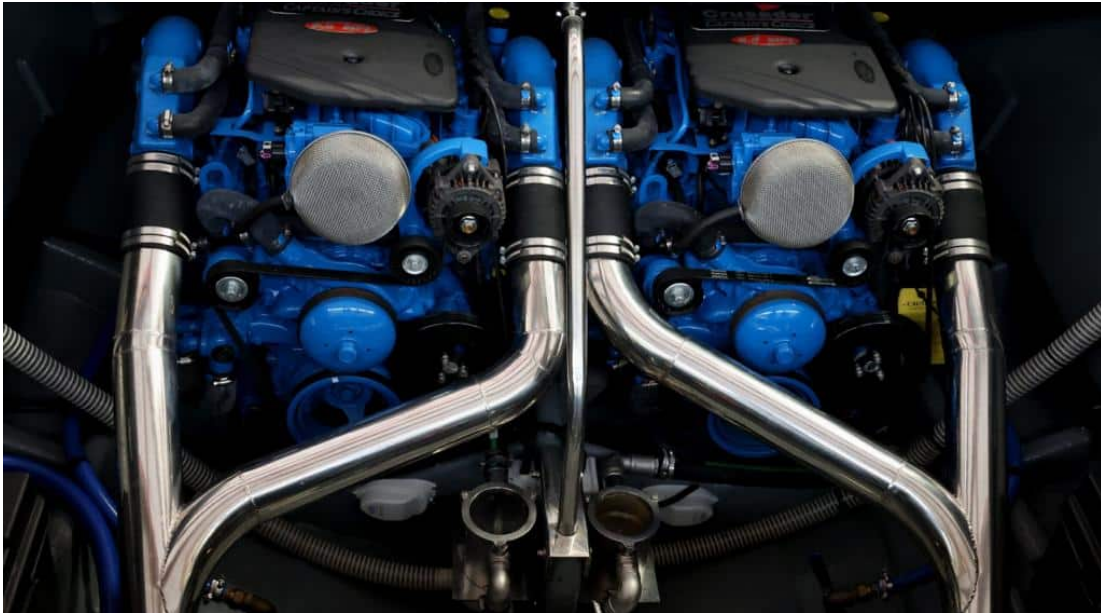

PELAGIA
YACHTING

MONTE CARLO 32

DESIGN EXTÉRIEUR

DESIGN INTÉRIEUR

Description

Discover the ultimate luxury experience with MONTE CARLO 32, a magnificent Motor Yacht - Open available for purchase from Pelagia Yachting. With its 10.05m length and 2.55m width, this elegantly designed vessel offers plenty of space and comfort to accommodate up to 8 people in her two cabins. Her powerful 375 hp Crusader 6.0L V8 engines ensure a smooth sailing experience, with a maximum speed of 45 knots and an impressive cruising speed of 25 knots!

The perfect combination of performance and comfort, MONTE CARLO 32 is equipped with all the necessary amenities you need for an unforgettable yachting experience including snorkeling gear, fuel tank capacity of 499 L, water tanks capacity 50 L and waste tanks capacity 5L. Built in 1997 but completely renovated in 2017 by expert craftsmen, you can be sure that you are buying one of the best Motor Yacht - Open on the market today!

Spécifications

Vue d'ensemble

Prix	99 000€
Type de yacht	Motor Yacht - Open
Pavillon	France
TVA	TVA payé
Année de construction	1997
Année de rénovation	2017

Dimensions

Longueur	10.05 m / 32.97 ft.
Largeur	2.55 m / 8.37 ft.
Tirant d'eau	1 m / 3.28 ft.
Tonnage brut	32

2 x Crusader 6.0L V8 (2017) de 375 Cv - 75hrs

Hébergement