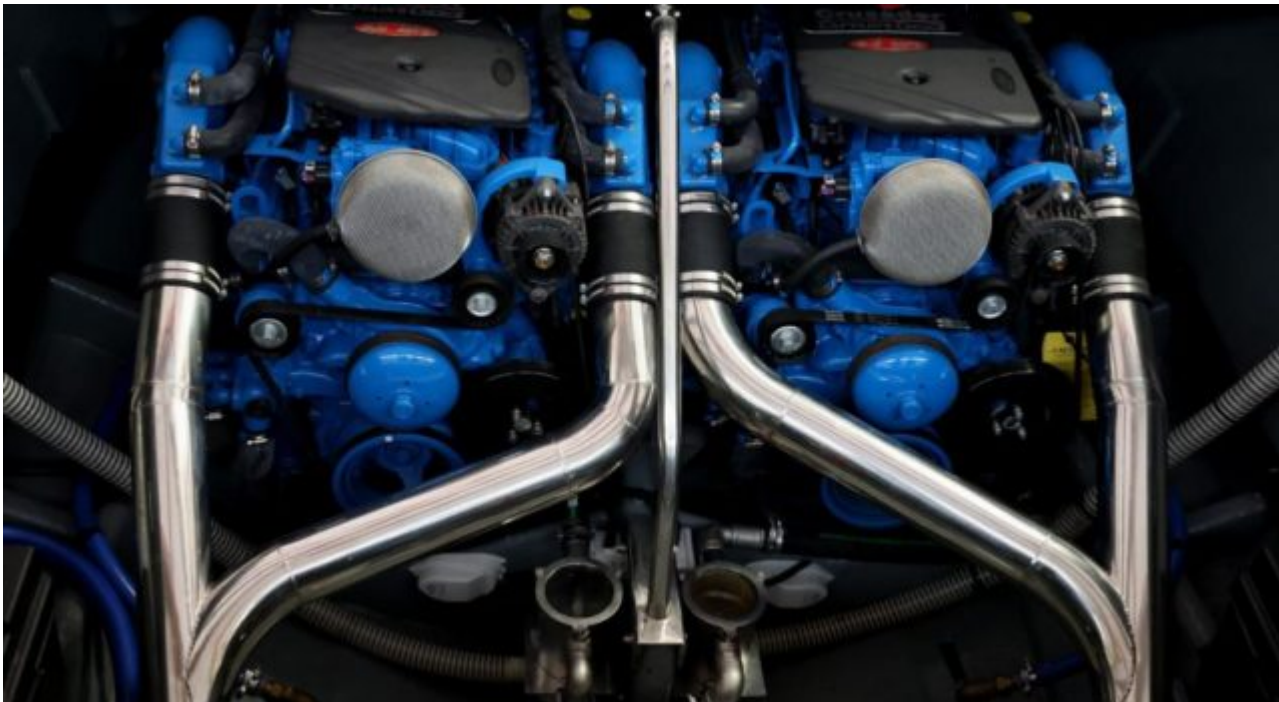

PELAGIA
YACHTING

MONTE CARLO 32

DESIGN EXTÉRIEUR

DESIGN INTÉRIEUR

Description

Discover the ultimate luxury experience with MONTE CARLO 32, a magnificent Motor Yacht - Open available for purchase from Pelagia Yachting. With its 10.05m length and 2.55m width, this elegantly designed vessel offers plenty of space and comfort to accommodate up to 8 people in her two cabins. Her powerful 375 hp Crusader 6.0L V8 engines ensure a smooth sailing experience, with a maximum speed of 45 knots and an impressive cruising speed of 25 knots!

The perfect combination of performance and comfort, MONTE CARLO 32 is equipped with all the necessary amenities you need for an unforgettable yachting experience including snorkeling gear, fuel tank capacity of 499 L, water tanks capacity 50 L and waste tanks capacity 5L. Built in 1997 but completely renovated in 2017 by expert craftsmen, you can be sure that you are buying one of the best Motor Yacht - Open on the market today!

Spécifications

Vue d'ensemble

Prix	99 000€
Type de yacht	Motor Yacht - Open
Pavillon	France
TVA	TVA payé
Année de construction	1997
Année de rénovation	2017

Dimensions

Longueur	10.05 m / 32.97 ft.
Largeur	2.55 m / 8.37 ft.
Tirant d'eau	1 m / 3.28 ft.
Tonnage brut	32

2 x Crusader 6.0L V8 (2017) de 375 Cv - 75hrs

Hébergement