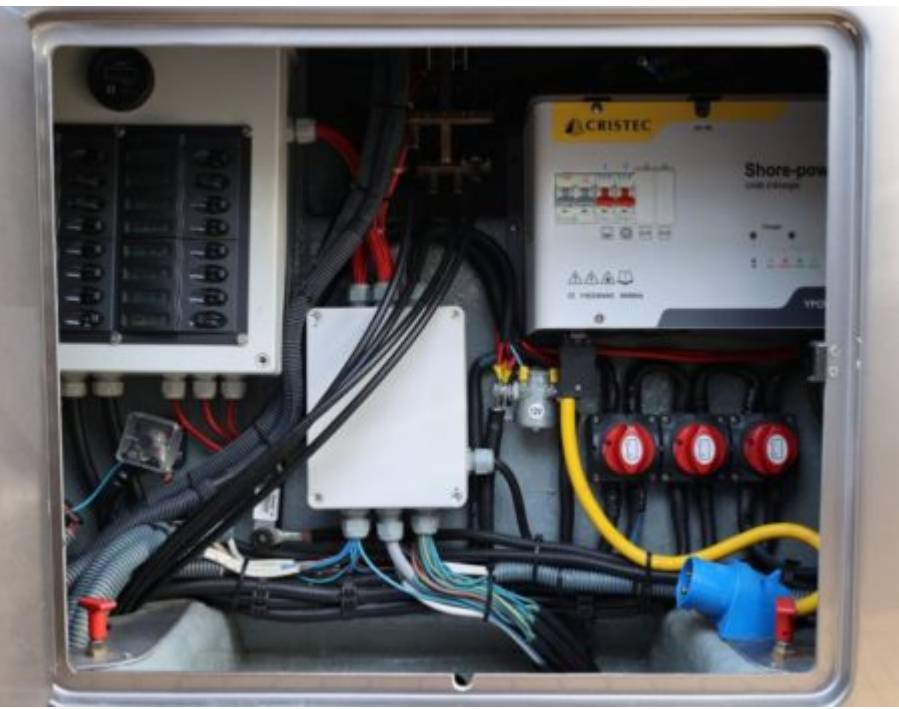

PELAGIA
YACHTING

MONTE CARLO 32

DESIGN EXTÉRIEUR

DESIGN INTÉRIEUR

Description

Discover the ultimate luxury experience with MONTE CARLO 32, a magnificent Motor Yacht - Open available for purchase from Pelagia Yachting. With its 10.05m length and 2.55m width, this elegantly designed vessel offers plenty of space and comfort to accommodate up to 8 people in her two cabins. Her powerful 375 hp Crusader 6.0L V8 engines ensure a smooth sailing experience, with a maximum speed of 45 knots and an impressive cruising speed of 25 knots!

The perfect combination of performance and comfort, MONTE CARLO 32 is equipped with all the necessary amenities you need for an unforgettable yachting experience including snorkeling gear, fuel tank capacity of 499 L, water tanks capacity 50 L and waste tanks capacity 5L. Built in 1997 but completely renovated in 2017 by expert craftsmen, you can be sure that you are buying one of the best Motor Yacht - Open on the market today!

Spécifications

Vue d'ensemble

Prix	99 000€
Type de yacht	Motor Yacht - Open
Pavillon	France
TVA	TVA payé
Année de construction	1997
Année de rénovation	2017

Dimensions

Longueur	10.05 m / 32.97 ft.
Largeur	2.55 m / 8.37 ft.
Tirant d'eau	1 m / 3.28 ft.
Tonnage brut	32

2 x Crusader 6.0L V8 (2017) de 375 Cv - 75hrs

Hébergement