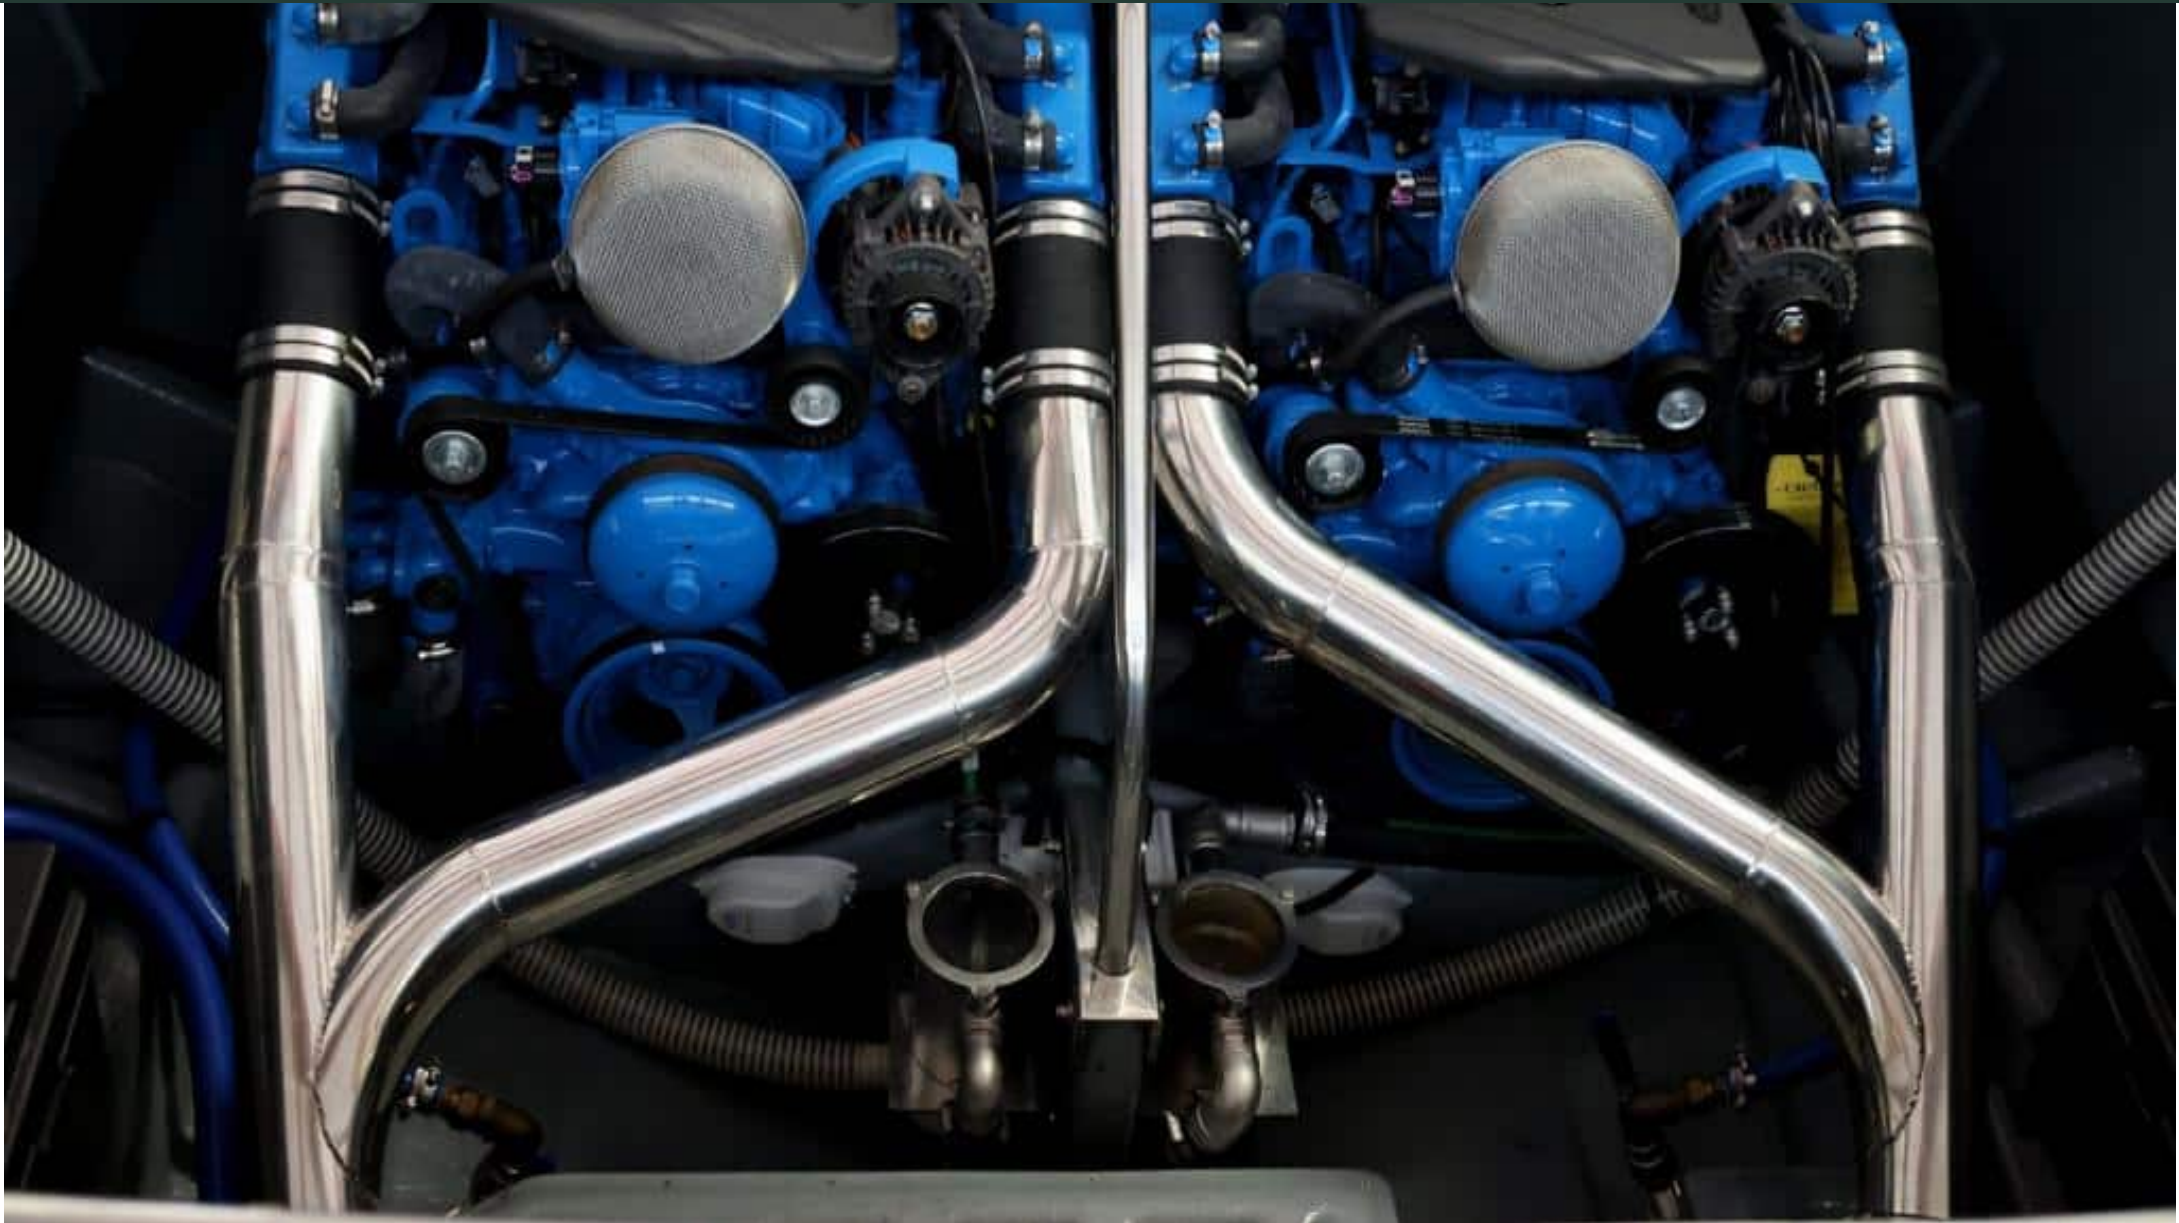

PELAGIA
YACHTING

MONTE CARLO 32

DESIGN EXTÉRIEUR

DESIGN INTÉRIEUR

Description

Discover the ultimate luxury experience with MONTE CARLO 32, a magnificent Motor Yacht - Open available for purchase from Pelagia Yachting. With its 10.05m length and 2.55m width, this elegantly designed vessel offers plenty of space and comfort to accommodate up to 8 people in her two cabins. Her powerful 375 hp Crusader 6.0L V8 engines ensure a smooth sailing experience, with a maximum speed of 45 knots and an impressive cruising speed of 25 knots!

The perfect combination of performance and comfort, MONTE CARLO 32 is equipped with all the necessary amenities you need for an unforgettable yachting experience including snorkeling gear, fuel tank capacity of 499 L, water tanks capacity 50 L and waste tanks capacity 5L. Built in 1997 but completely renovated in 2017 by expert craftsmen, you can be sure that you are buying one of the best Motor Yacht - Open on the market today!

Spécifications

Vue d'ensemble

Prix	99 000€
Type de yacht	Motor Yacht - Open
Pavillon	France
TVA	TVA payé
Année de construction	1997
Année de rénovation	2017

Dimensions

Longueur	10.05 m / 32.97 ft.
Largeur	2.55 m / 8.37 ft.
Tirant d'eau	1 m / 3.28 ft.
Tonnage brut	32

2 x Crusader 6.0L V8 (2017) de 375 Cv - 75hrs

Hébergement