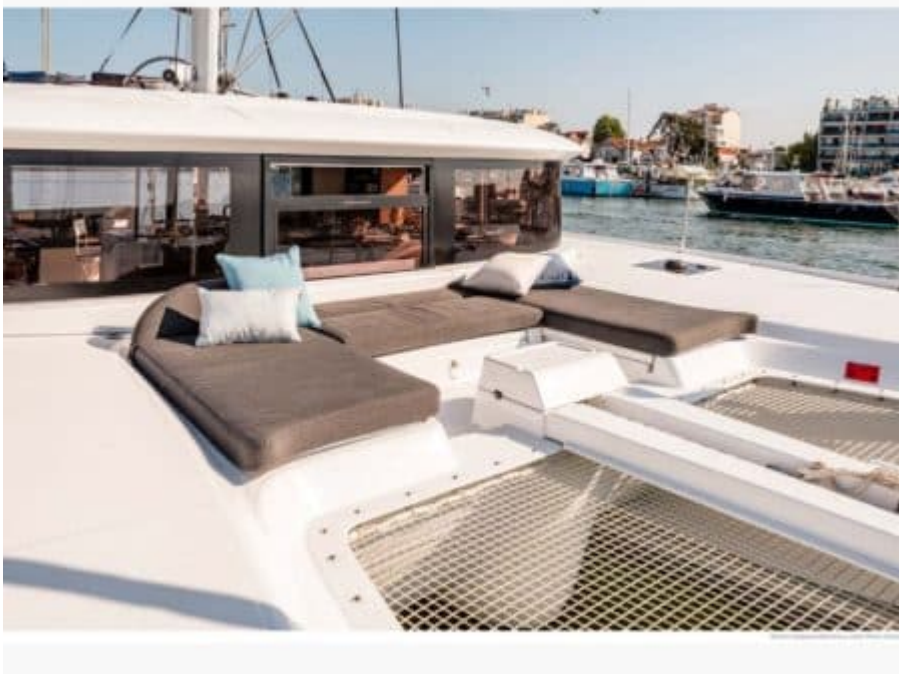

PELAGIA
YACHTING

S/Y CAP HORN

Fridge

Kitchen

Microwave

Shower

Sunbeds

Wifi

DESIGN EXTÉRIEUR

DESIGN INTÉRIEUR

Figure 48 - Yacht Pelagia - Interior (right) - Dining with view to sea

Figure 49 - Yacht Pelagia - Interior (left) - Kitchen with view to sea

Figure 50 - Yacht Pelagia - Interior (right) - Bed with view to sea

Description

Embark on a unique and luxurious sailing experience with the stunning S/Y CAP HORN, a masterpiece built by Lagoon. This magnificent yacht, measuring 13.99 meters in length and boasting 4 cabins for up to 8 guests, offers the perfect blend of elegance and comfort. With its polyester hull construction and top-notch equipment including a fridge, kitchen, shower, air conditioning, sound system, television, and more, every moment on board is sure to be unforgettable.

Spécifications

Vue d'ensemble

Prix	1 350 000€
Constructeur	Lagoon
Type de yacht	Sailing Yacht
Pavillon	Français
TVA	TVA payé
Année de construction	2024

Dimensions

Longueur	13.99 m / 45.9 ft.
Largeur	7.96 m / 26.12 ft.
Tirant d'eau	14.73 m / 4.49 ft.
Tonnage brut	16.3