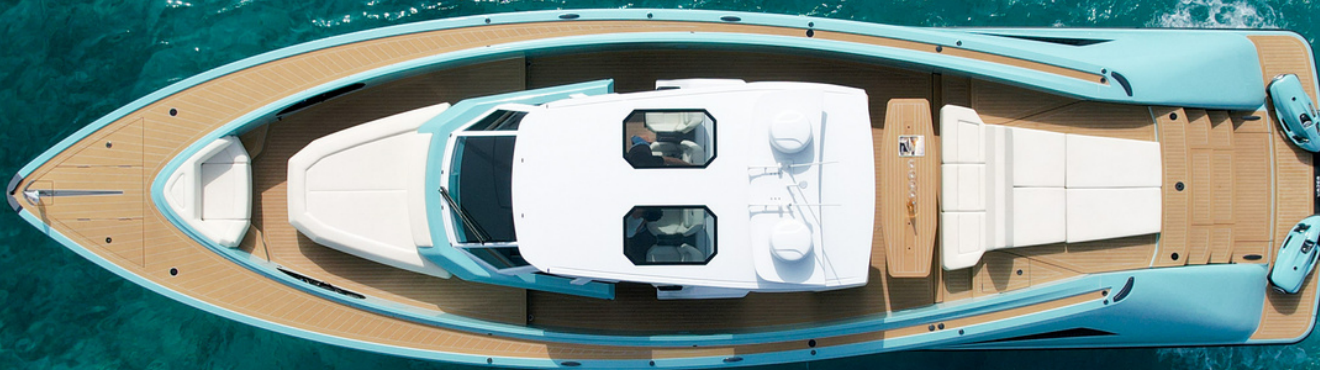

WAJER 55 S

TIFFANY

LENGTH 16.84 m | 55.25 ft

BUILDER WAJER

YEAR BUILT 2022

WAJER 55 S

Lighter, faster and more versatile than its renowned 55 sibling, this powerhouse is your weapon of choice for adventurous days. Besides exceptional quality, comfort and performance, the 55 S comes with lots of space for your friends and family. Whether you like the sun or not on the French Riviera, there are plenty of sunbeds located in the aft and bow so everyone can enjoy tanning or be relaxing under the shade with a large bimini. Enjoy your cruising with the hydraulic platform for an easy access to water for a swim or to play with the watertoys on board for an exciting day (2 seabobs, 2 SUP) !

BOAT OVERVIEW

	BUILDER	WAJER
	LENGTH	16.84 m 55.25 ft
	BEAM	4.40 m 14.43 ft
	CABINS	1 DOUBLE
	SLEEPING CAPACITY	2 GUESTS
	CRUISING CAPACITY	12 GUESTS MAX
	CRUISING SPEED	25 KNOTS
	TOP SPEED	38 KNOTS
	FUEL CONSUMPTION	250 L/H
	HOME PORT	PORT CANTO
	CREW MEMBER	1