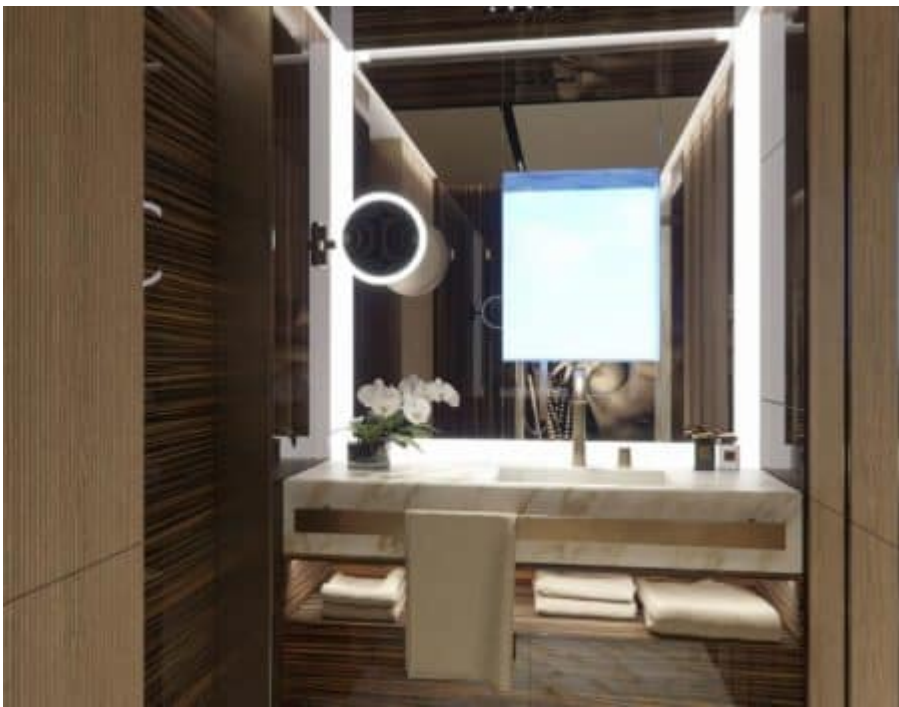

INTERIOR DESIGN

Description

Embark on a journey of luxury and opulence with the Motor Yacht – Flybridge M/Y GECO, a masterpiece crafted by the renowned yacht builder, Admiral. Priced at 29500000 €, this stunning vessel offers a unique experience that will leave you in awe. With 6 lavish cabins that can accommodate up to 12 guests and a crew of 13 dedicated professionals, every detail has been meticulously designed to ensure your comfort and satisfaction.

Measuring an impressive 55.24 meters in length and boasting a Gross Tonnage of 499 GT, M/Y GECO exudes elegance and sophistication. Equipped with top-of-the-line amenities such as a bar, gym equipment, jacuzzi, swimming pool, and heli-deck, this yacht is the epitome of luxury living on the water. The powerful x2 Caterpillar C32 engines provide a cruising speed of 15.5 knots and a maximum speed of 18.5 knots, ensuring smooth sailing wherever your heart desires.