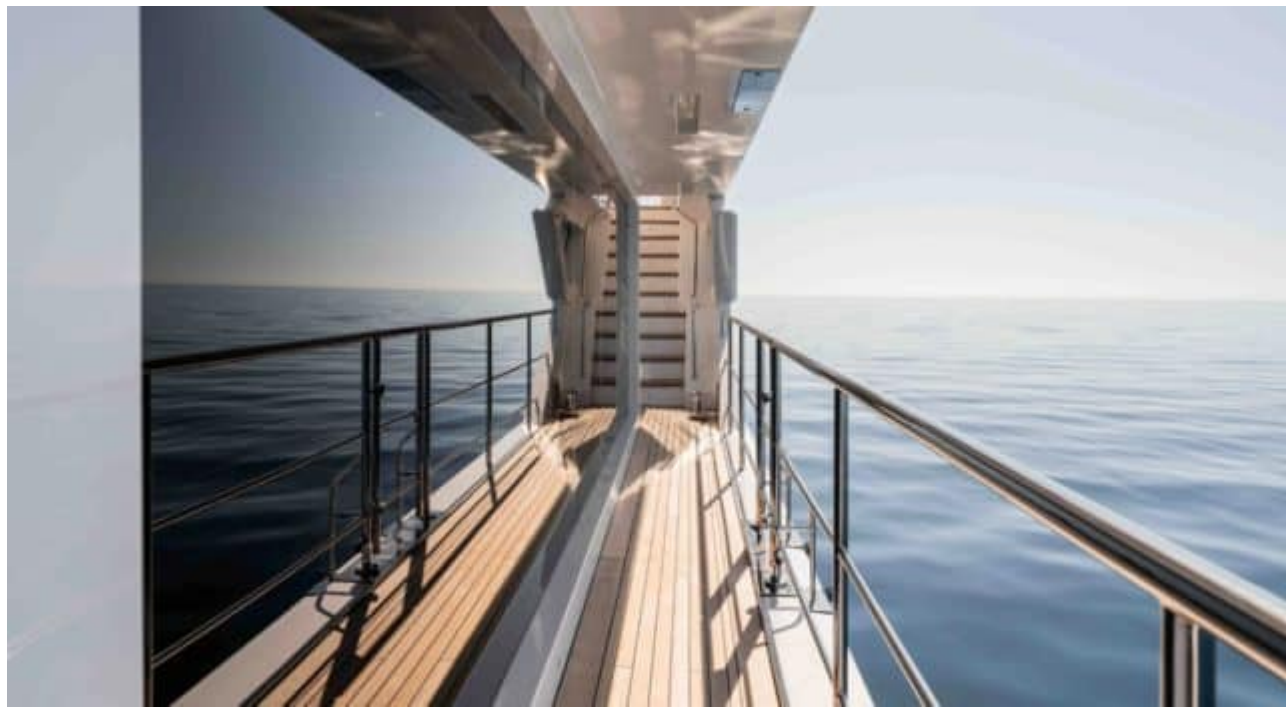

EXTERIOR DESIGN

INTERIOR DESIGN

Description

Embark on a luxurious journey with the Motor Yacht - Flybridge, M/Y EXINITY. This stunning 38.1 meters long beauty is a true masterpiece that offers an unparalleled yachting experience. With 5 exquisite cabins to accommodate up to 11 guests and a crew of 7 dedicated professionals, every detail on board has been meticulously designed for your comfort and pleasure. The sleek design, top-notch amenities, and powerful x2 MTU engines make this yacht a dream come true for those seeking the ultimate luxury at sea.