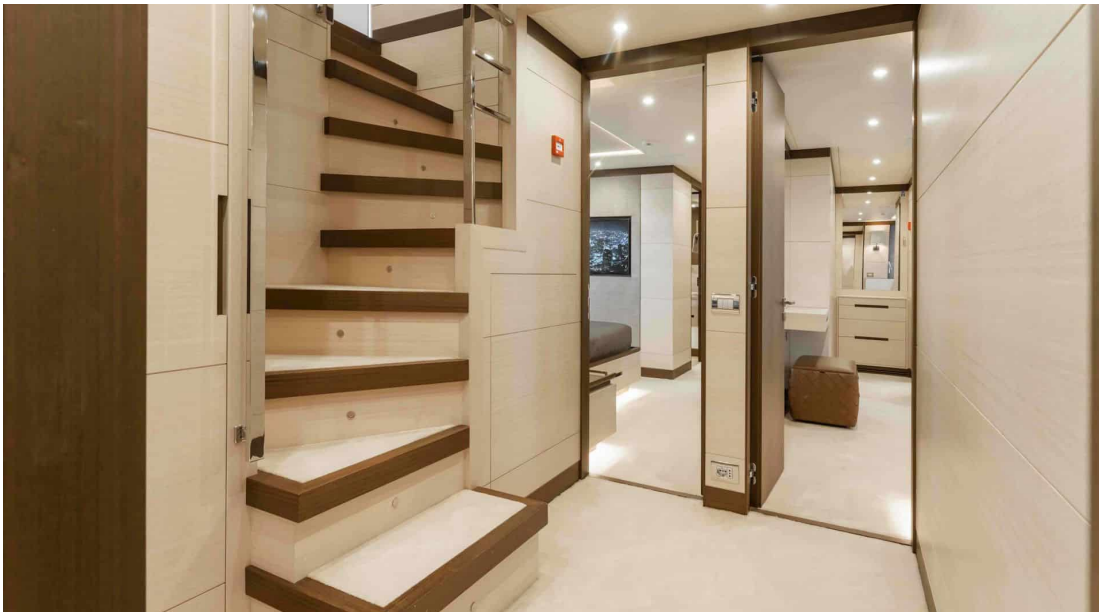

Pelagia Yachting, the exclusive seller of M/Y EXINITY, prides itself on providing tailor-made services to ensure that each client's yachting desires are met with precision and excellence. With years of experience in the industry and a deep understanding of the market, Pelagia Yachting guarantees a unique purchasing process that is seamless and stress-free. From start to finish, their team will guide you through every step with utmost professionalism and expertise, making sure you have all the information you need to make an informed decision.

Don't miss out on the opportunity to own one of the best Motor Yacht - Flybridge in the world. M/Y EXINITY is available for purchase at Cyprus through Pelagia Yachting. Contact them today to learn more about this magnificent vessel and embark on an unforgettable journey filled with luxury, adventure, and endless possibilities. Make your yachting dreams a reality with M/Y EXINITY and Pelagia Yachting by your side every step of the way!