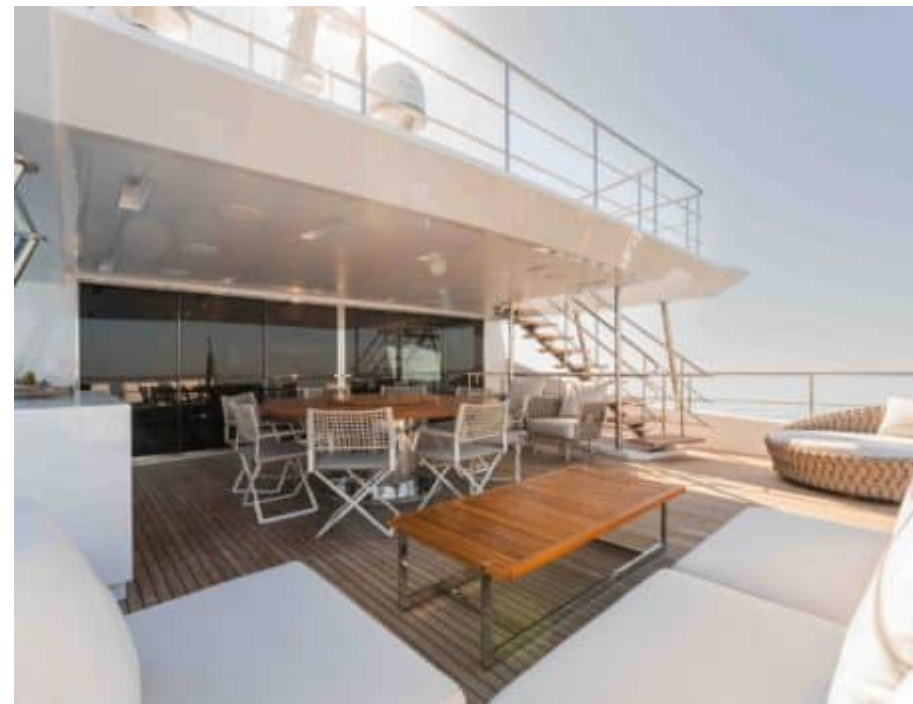

PELAGIA
YACHTING

M/Y EXINITY

-  Air conditioning
-  Bow thruster
-  Watermaker
-  Bar
-  Barbecue
-  Beach Club
-  Gym Kit
-  Jacuzzi
-  Stabilisers at anchor
-  Stabilisers underway
-  Tender
-  Wine cellar
-  Jetski x 2
-  Seabob x 2

EXTERIOR DESIGN

INTERIOR DESIGN

Description

Embark on a luxurious journey with the Motor Yacht - Flybridge, M/Y EXINITY. This stunning 38.1 meters long beauty is a true masterpiece that offers an unparalleled yachting experience. With 5 exquisite cabins to accommodate up to 11 guests and a crew of 7 dedicated professionals, every detail on board has been meticulously designed for your comfort and pleasure. The sleek design, top-notch amenities, and powerful x2 MTU engines make this yacht a dream come true for those seeking the ultimate luxury at sea.