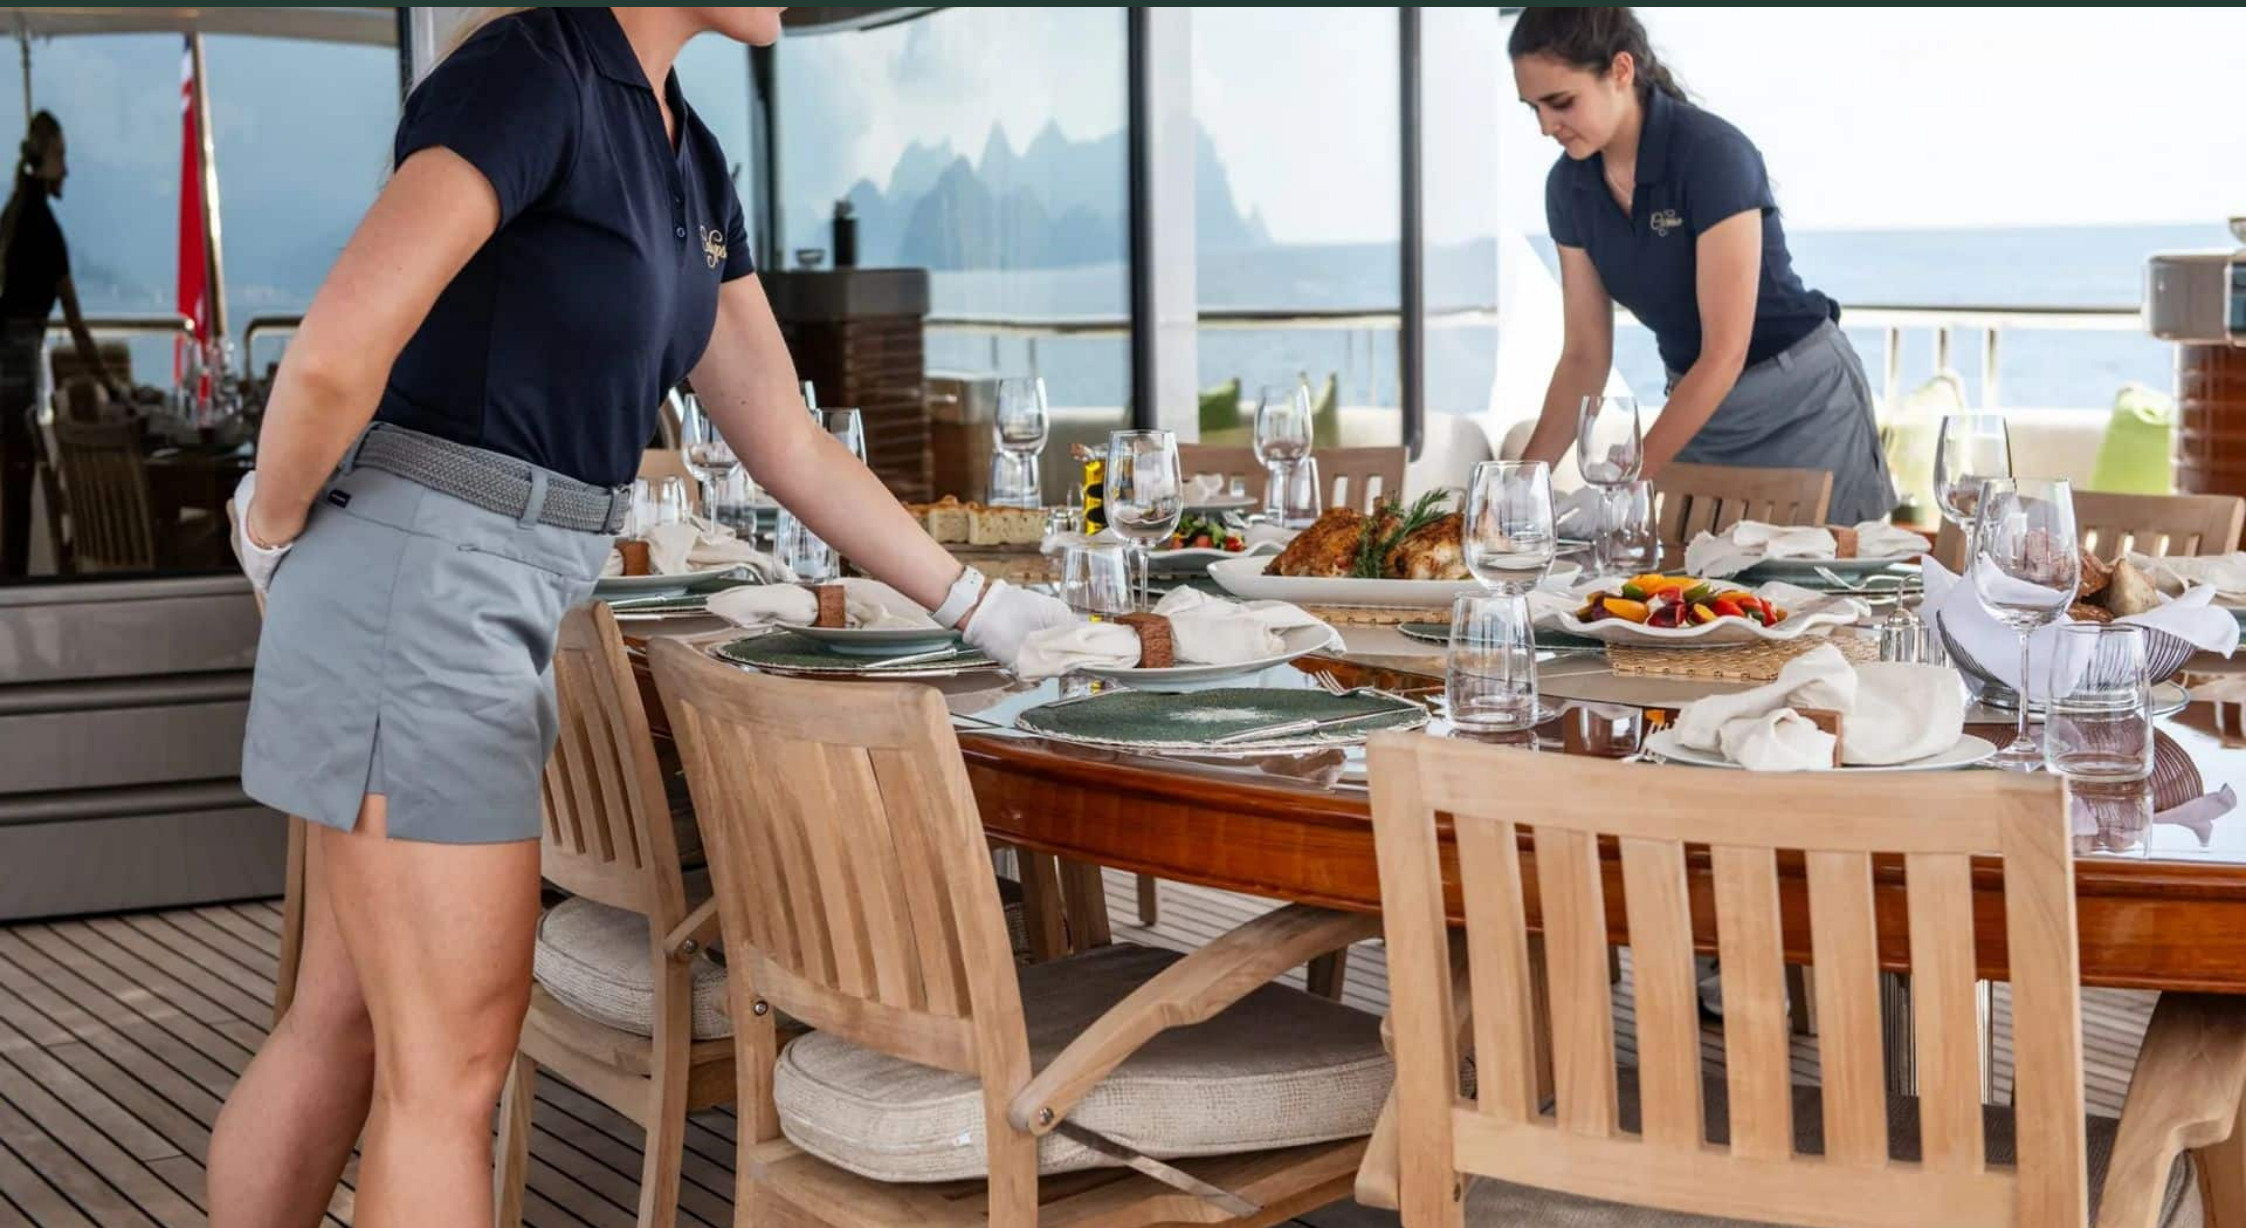

EXTERIOR DESIGN