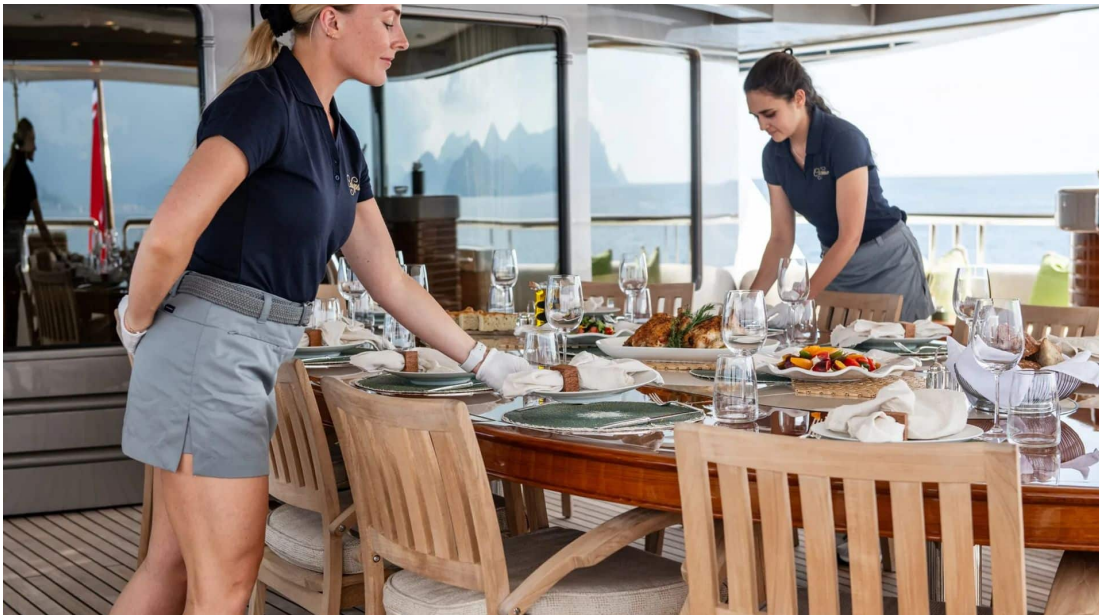

Description