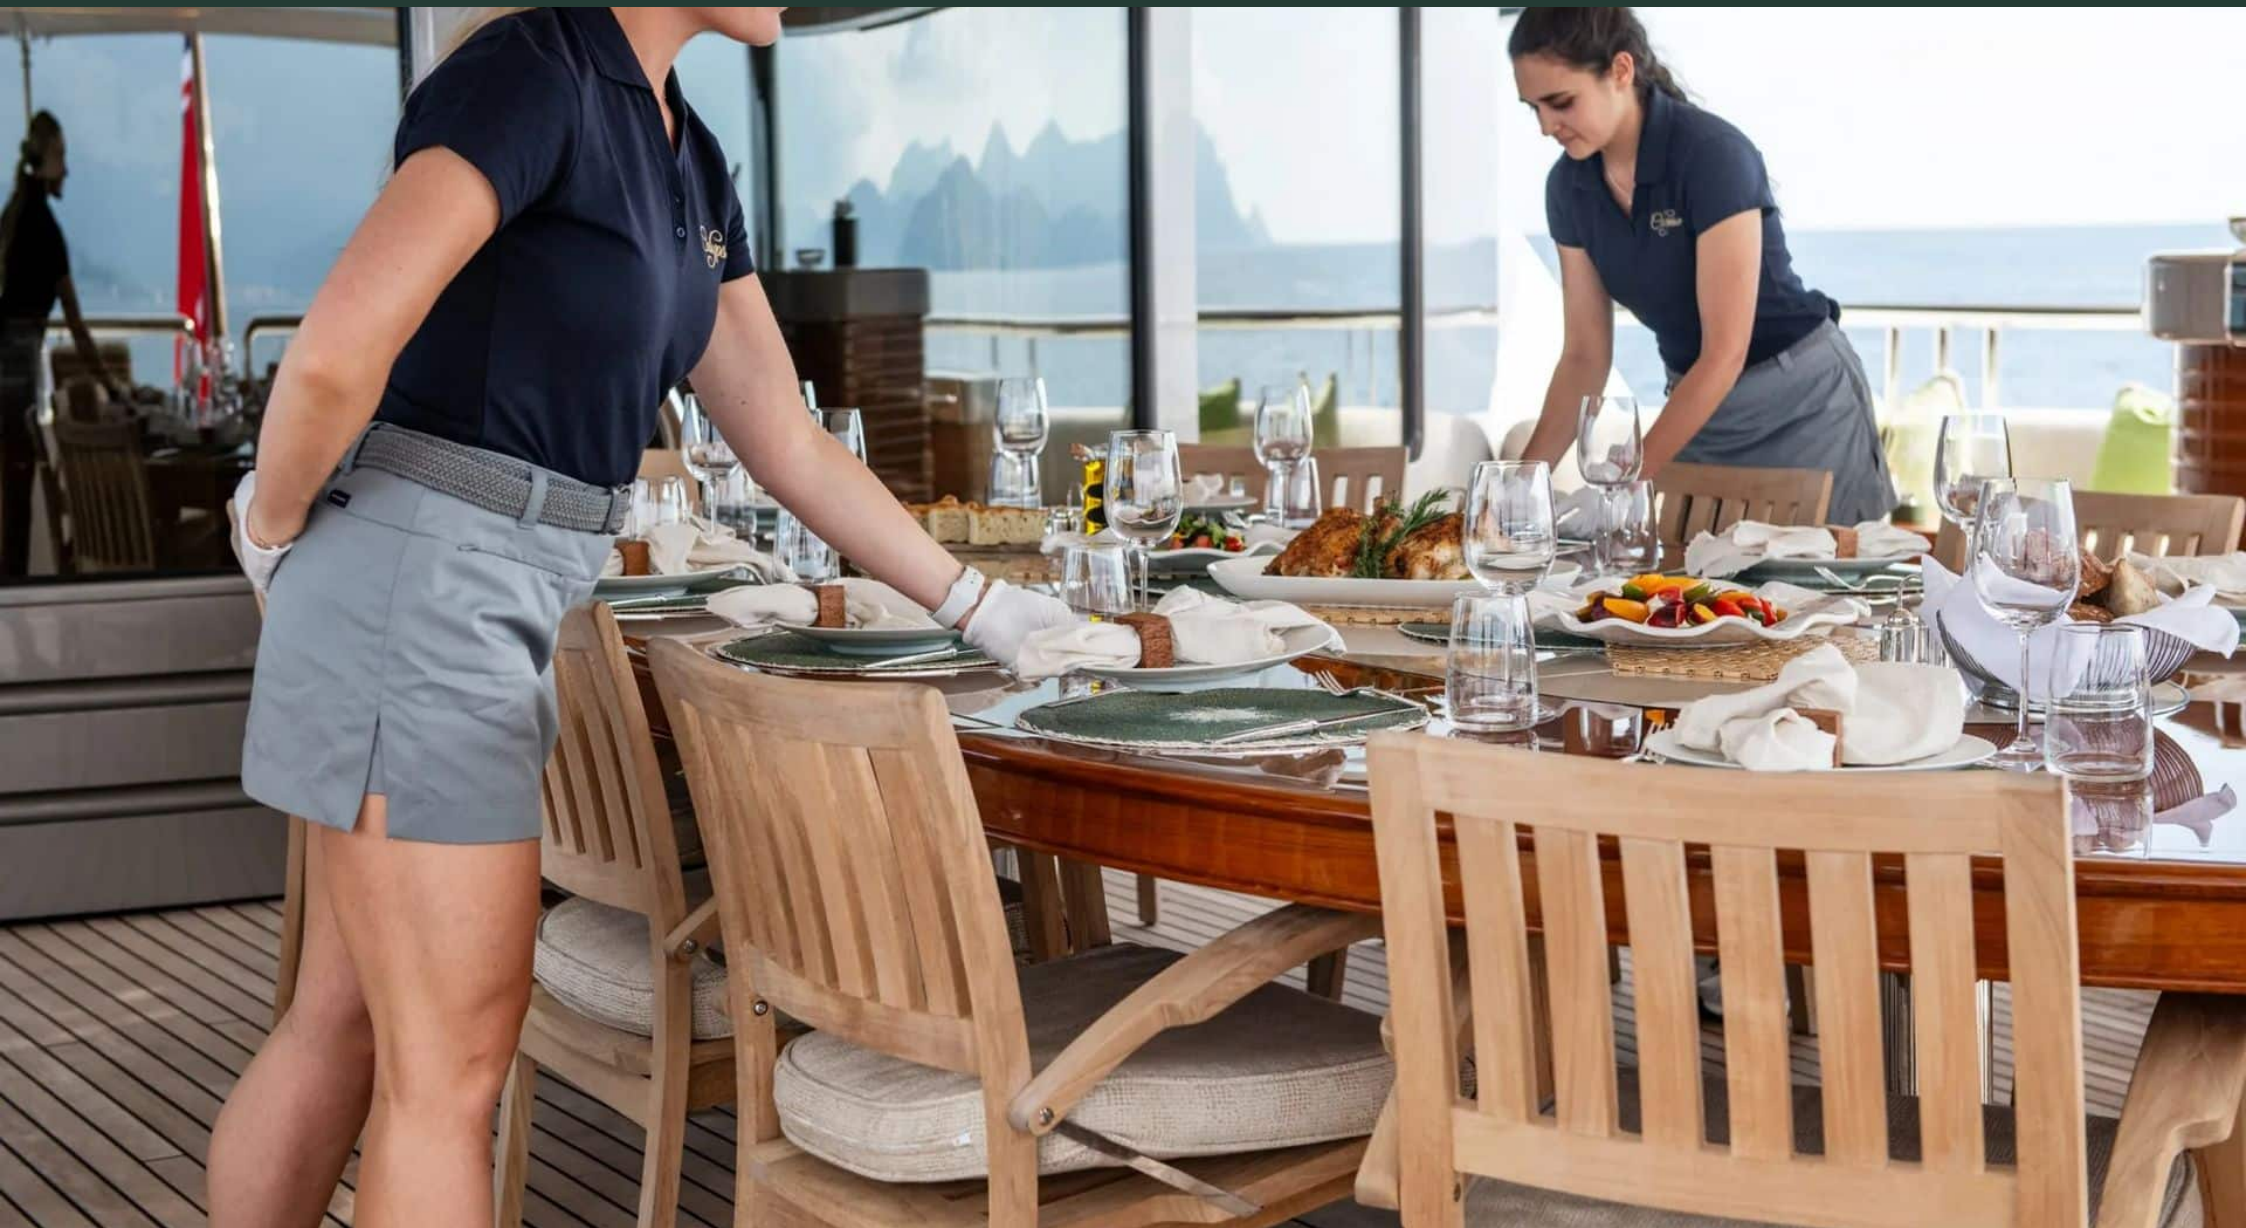

PELAGIA
YACHTING

M/Y CALYPSO

-  Air conditioning
-  Bow thruster
-  Exterior lunch table
-  Fridges
-  Hydraulic gangway
-  Kitchen
-  Sound System
-  Sunbeds
-  Television
-  Washing machine
-  Watermaker
-  Bar
-  Beach Club
-  Gym Kit
-  Jacuzzi
-  Library room
-  Office
-  Outdoor Cinema
-  Spa
-  Stabilisers at anchor
-  Stabilisers underway
-  Tender x2
-  Wifi
-  Wine cellar
-  Fishing Gear
-  Inflatable sailboat
-  Inflatable slide
-  Kayak x 1
-  Kayaks x 3
-  Kite surf x2
-  Scuba diving Kit
-  Seabob x 3
-  Snorkeling Kit
-  Stand up paddle
-  Stand up paddle x 5
-  Towable water toys
-  Wakeboard x 3
-  Water Trampoline
-  Windsurf kit x2

EXTERIOR DESIGN

INTERIOR DESIGN

Description

Embark on the journey of a lifetime with the Motor Yacht – Flybridge M/Y CALYPSO, a true masterpiece crafted by the renowned yacht builder Amels. This luxurious vessel is more than just a boat – it’s a floating paradise waiting to be explored. With its sleek design and top-of-the-line amenities, M/Y CALYPSO offers a unique experience like no other in the world of yachting.