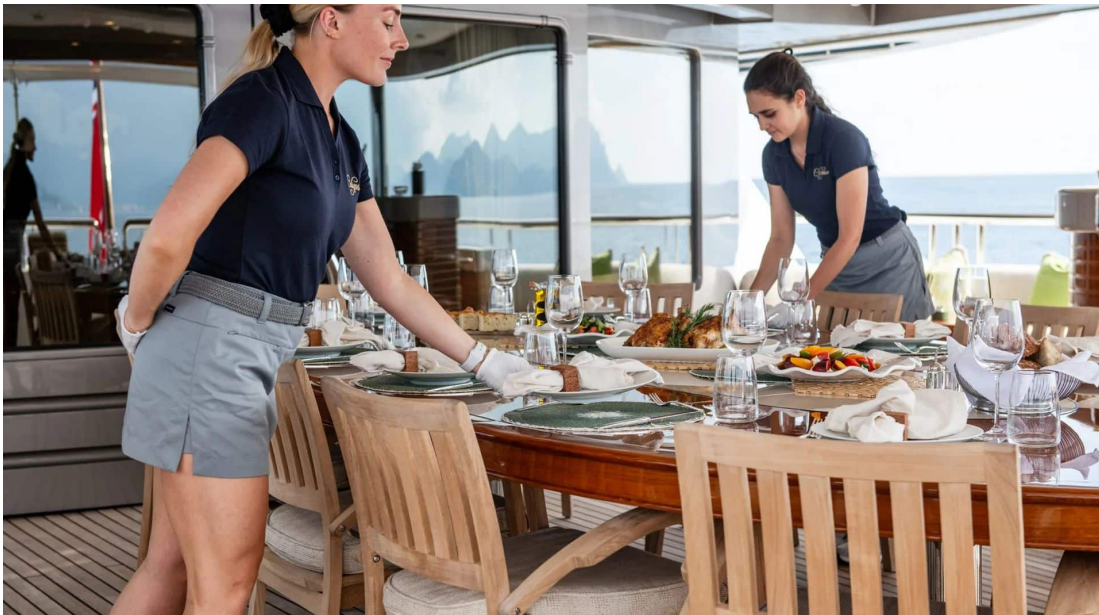

PELAGIA
YACHTING

M/Y CALYPSO

-  Air conditioning
-  Bow thruster
-  Exterior lunch table
-  Fridges
-  Hydraulic gangway
-  Kitchen
-  Sound System
-  Sunbeds
-  Television
-  Washing machine
-  Watermaker
-  Bar
-  Beach Club
-  Gym Kit
-  Jacuzzi
-  Library room
-  Office
-  Outdoor Cinema
-  Spa
-  Stabilisers at anchor
-  Stabilisers underway
-  Tender x2
-  Wifi
-  Wine cellar
-  Fishing Gear
-  Inflatable sailboat
-  Inflatable slide
-  Kayak x 1
-  Kayaks x 3
-  Kite surf x2
-  Scuba diving Kit
-  Seabob x 3
-  Snorkeling Kit
-  Stand up paddle
-  Stand up paddle x 5
-  Towable water toys
-  Wakeboard x 3
-  Water Trampoline
-  Windsurf kit x2

EXTERIOR DESIGN

INTERIOR DESIGN

Description

Embark on the journey of a lifetime with the Motor Yacht – Flybridge M/Y CALYPSO, a true masterpiece crafted by the renowned yacht builder Amels. This luxurious vessel is more than just a boat – it’s a floating paradise waiting to be explored. With its sleek design and top-of-the-line amenities, M/Y CALYPSO offers a unique experience like no other in the world of yachting.

Pelagia Yachting stands ready to make your dreams come true with their tailor-made services and expert guidance throughout the purchase process. With an impressive list of equipment on board including a Jacuzzi, gym kit, office, outdoor cinema, and much more – M/Y CALYPSO is truly in a class of its own. Don’t miss out on this opportunity to own one of the finest Motor Yacht – Flybridges on the market; contact Pelagia Yachting today for more information on how you can make this extraordinary vessel yours.