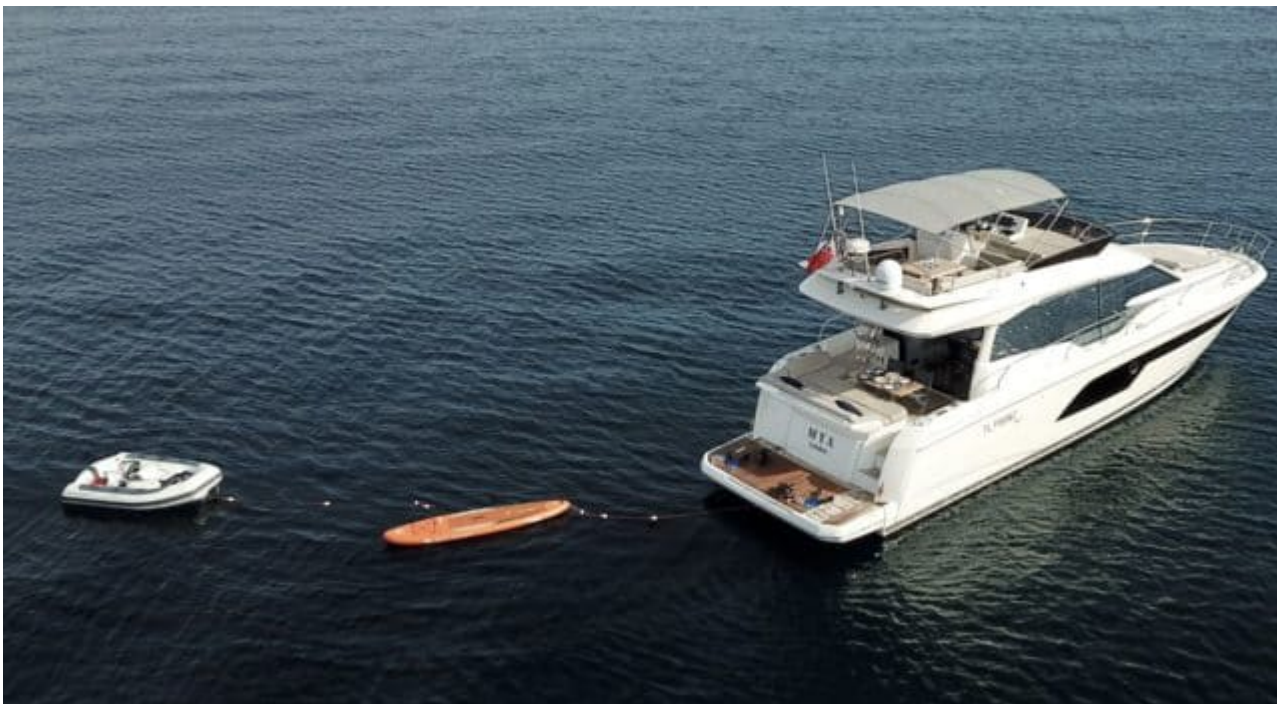

PELAGIA
YACHTING

M/Y MYA

EXTERIOR DESIGN

INTERIOR DESIGN

Description

Specifications

Overview

Price	1 025 000€
Yacht type	Motor Yacht - Flybridge
Flag	United Kingdom
VAT	VAT paid
Year built	2020

Dimensions

Length	16.1 m / 52.82 ft.
Beam	4.1 m / 13.45 ft.
Draft	1.5 m / 4.92 ft.

Construction

Hull Construction	Composite
Statut	Private
Classification	MCA

Performances & Capacities

Max Speed	28 knots
Cruising Speed	22 knots
Fuel Tanks	2600 L
Water Tank	1270 L
Waste Tanks	170 L

Engine & Generator

2 x Volvo Penta inboard D6 480 cv - 160 Hrs

Accommodation

Guest Sleeping Cabins	6 3
Type of cabins	3 (2 x Doubles, 1 x Twin)