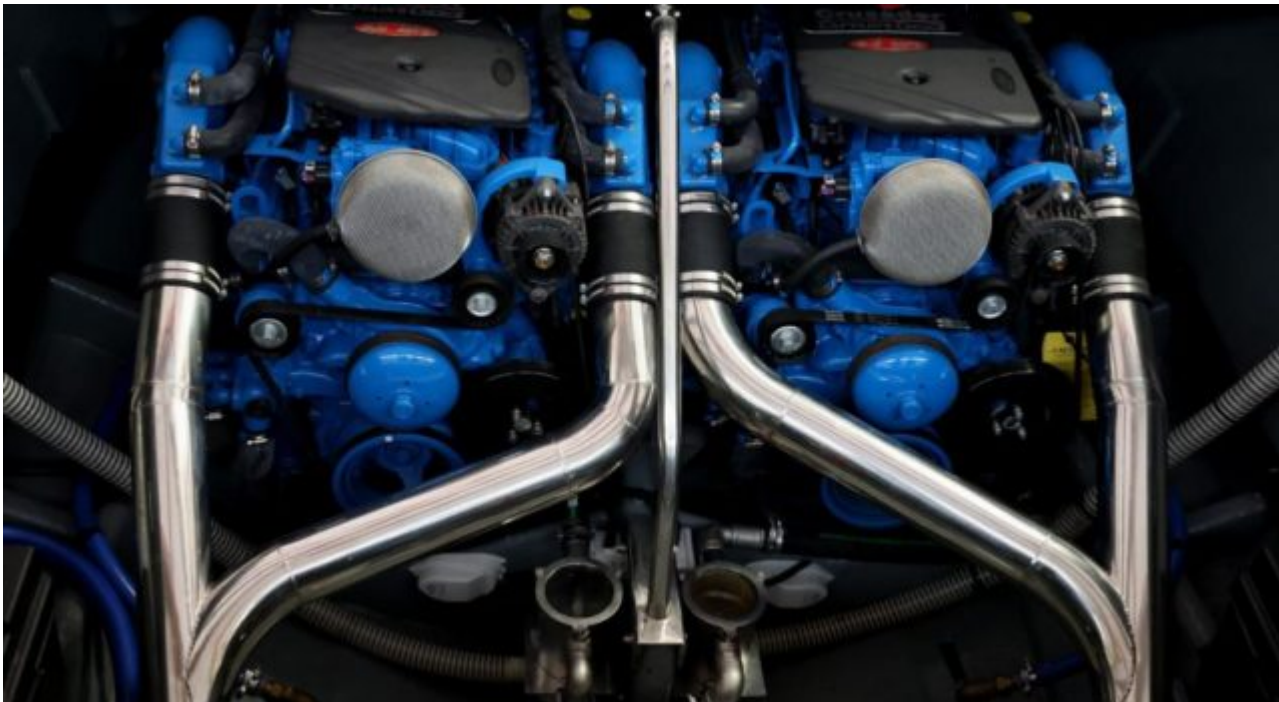

# Description

Discover the ultimate luxury experience with MONTE CARLO 32, a magnificent Motor Yacht - Open available for purchase from Pelagia Yachting. With its 10.05m length and 2.55m width, this elegantly designed vessel offers plenty of space and comfort to accommodate up to 8 people in her two cabins. Her powerful 375 hp Crusader 6.0L V8 engines ensure a smooth sailing experience, with a maximum speed of 45 knots and an impressive cruising speed of 25 knots!

## Performances & Capacities

Max Speed	45 knots
Cruising Speed	25 knots
Fuel Tanks	499 L
Water Tank	50 L