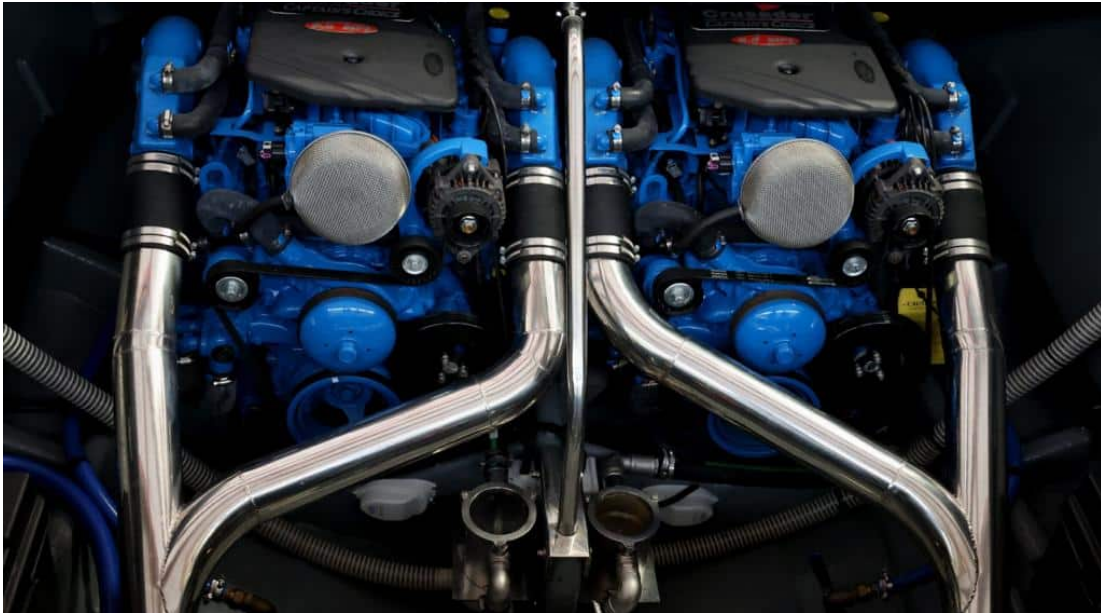

Description