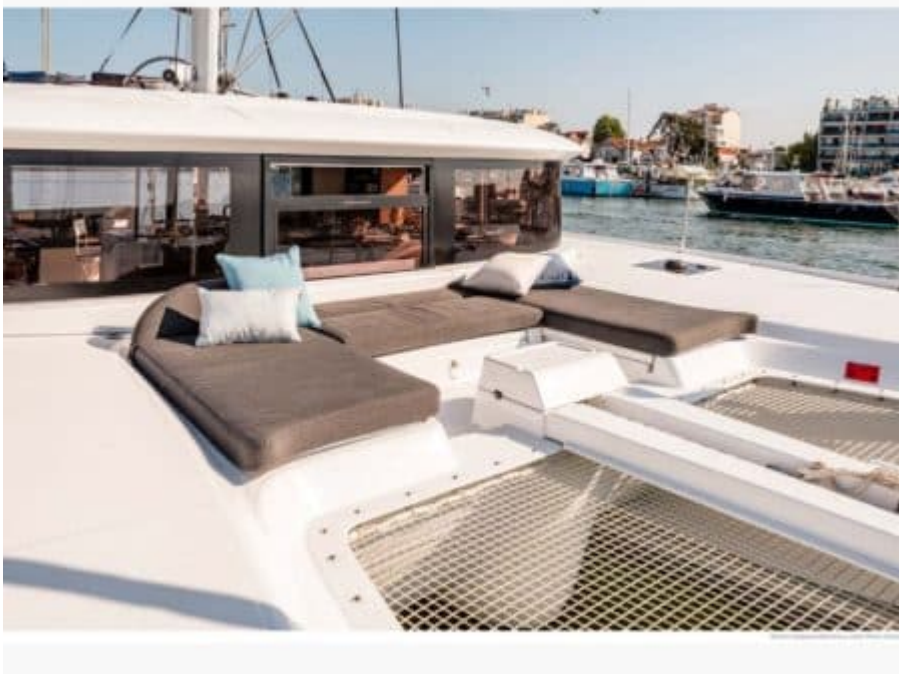

# EXTERIOR DESIGN

# Description

Embark on a unique and luxurious sailing experience with the stunning S/Y CAP HORN, a masterpiece built by Lagoon. This magnificent yacht, measuring 13.99 meters in length and boasting 4 cabins for up to 8 guests, offers the perfect blend of elegance and comfort. With its polyester hull construction and top-notch equipment including a fridge, kitchen, shower, air conditioning, sound system, television, and more, every moment on board is sure to be unforgettable.