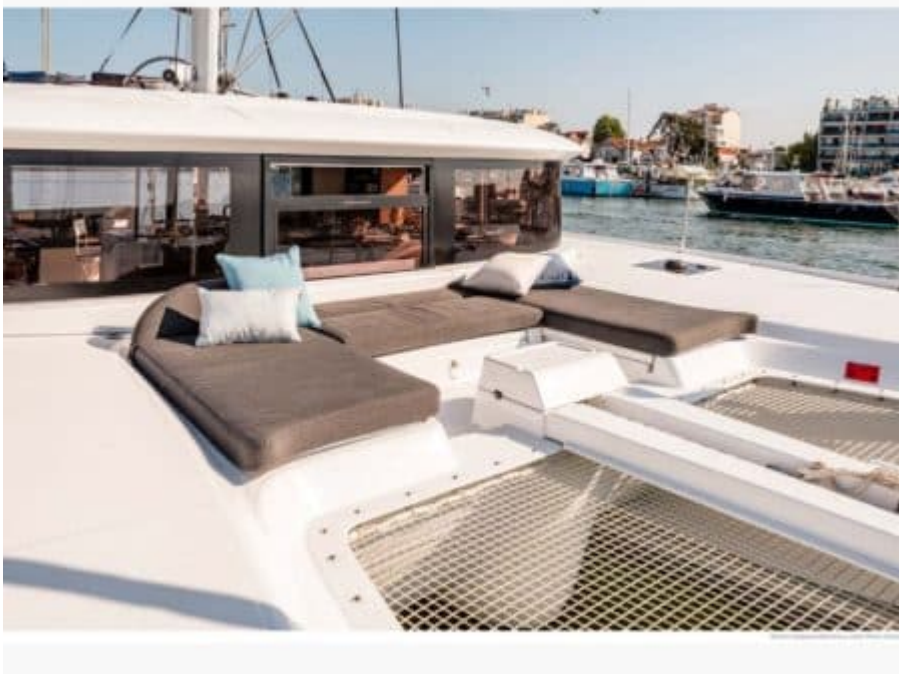

S/Y CAP HORN

Length
13.99m 45.9 ft.

Cabins
4

Year Built
2024

Price
1350000

PELAGIA
YACHTING

S/Y CAP HORN

Fridge

Kitchen

Microwave

Shower

Sunbeds

Wifi

EXTERIOR DESIGN

INTERIOR DESIGN

Figure 48 - Yacht Interior (Upper Deck) - Dining Area (Upper Deck) - Yacht Pelagia

Figure 49 - Yacht Interior (Lower Deck) - Bedroom (Lower Deck) - Yacht Pelagia

Description

Embark on a unique and luxurious sailing experience with the stunning S/Y CAP HORN, a masterpiece built by Lagoon. This magnificent yacht, measuring 13.99 meters in length and boasting 4 cabins for up to 8 guests, offers the perfect blend of elegance and comfort. With its polyester hull construction and top-notch equipment including a fridge, kitchen, shower, air conditioning, sound system, television, and more, every moment on board is sure to be unforgettable.

Specifications

Overview

Price	1 350 000€
Builder	Lagoon
Yacht type	Sailing Yacht
Flag	Français
VAT	VAT paid
Year built	2024

Dimensions

Length	13.99 m / 45.9 ft.
Beam	7.96 m / 26.12 ft.
Draft	14.73 m / 4.49 ft.
Gross Tonnage	16.3